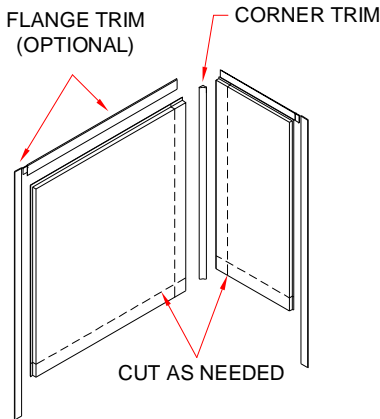

## UNIVERSAL WALL SURROUND SYSTEM

**Remodeler**

**PERSPECTIVE VIEW - N.T.S.**  
MODEL SHOWN HERE AS:  
RIGHT HAND

**TOP VIEW - SCALE  $\frac{3}{8}'' = 1'-0''$**

### Features:

- Universal two-piece gelcoat/fiberglass tub wall surround with corner trim
- May be trimmed to fit a variety of tub sizes
- "Diamond Tile" wall finish, white (standard)
- Integral full wood backing for strength and unlimited accessory placement
- The authentic look of ceramic tile without the grout

### PRODUCT SPECIFICATIONS:

- Two-piece wall surround shall be constructed of gelcoat/fiberglass with full integral plywood backing in the walls
- Rough-In: Stud opening +1/4" -0" Nominal Dimensions.