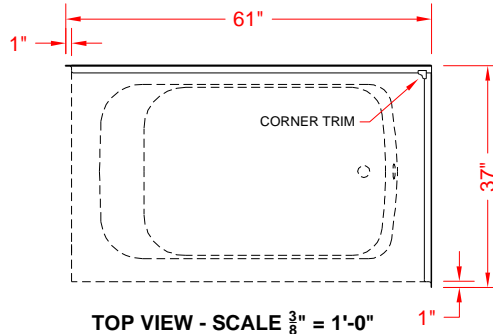

## UNIVERSAL WALL SURROUND SYSTEM

**Remodeler**

**PERSPECTIVE VIEW - N.T.S.**  
MODEL SHOWN HERE AS:  
RIGHT HAND

**TOP VIEW - SCALE  $\frac{3}{8}'' = 1'-0''$**

### PRODUCT SPECIFICATIONS:

- Two-piece wall surround shall be constructed of gelcoat/fiberglass with full integral plywood backing in the walls
- Rough-In: Stud opening +1/4" -0" Nominal Dimensions.