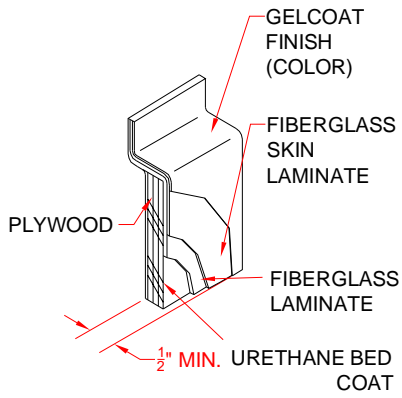

DETAIL A - WALL SECTION