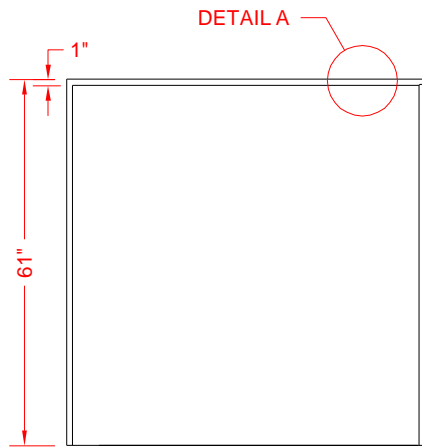

ELEVATION - SCALE $\frac{3}{8}'' = 1'-0''$

PRODUCT SPECIFICATIONS:

- -Two-piece wall surround shall be constructed of gelcoat/fiberglass with full integral plywood backing in the walls
- -Rough-In: Stud opening +1/4" -0" Nominal Dimensions.

PRODUCT INFORMATION:

- -Accessories: Factory installed, unless prone to damage during installation/shipping. Polished chrome/satin stainless standard, others available.
- -Colors: White as standard, others to match any major fixture manufacturer, also available with sprayable solid surface in many colors

ACCESSORIES:

1. INSTALLED BY OTHERS:
2. -Grab bar
   - -Curtain and rod

NOTES:

NOTICE OF LIMITATION:

DIV. OF FIBERGLASS SYSTEMS INC.
www.best-bath.com 1-800-727-9907

We reserve the right to make revisions without notice in the design of fixtures or in packaging unless this right has specifically been waived at the time the order is accepted.