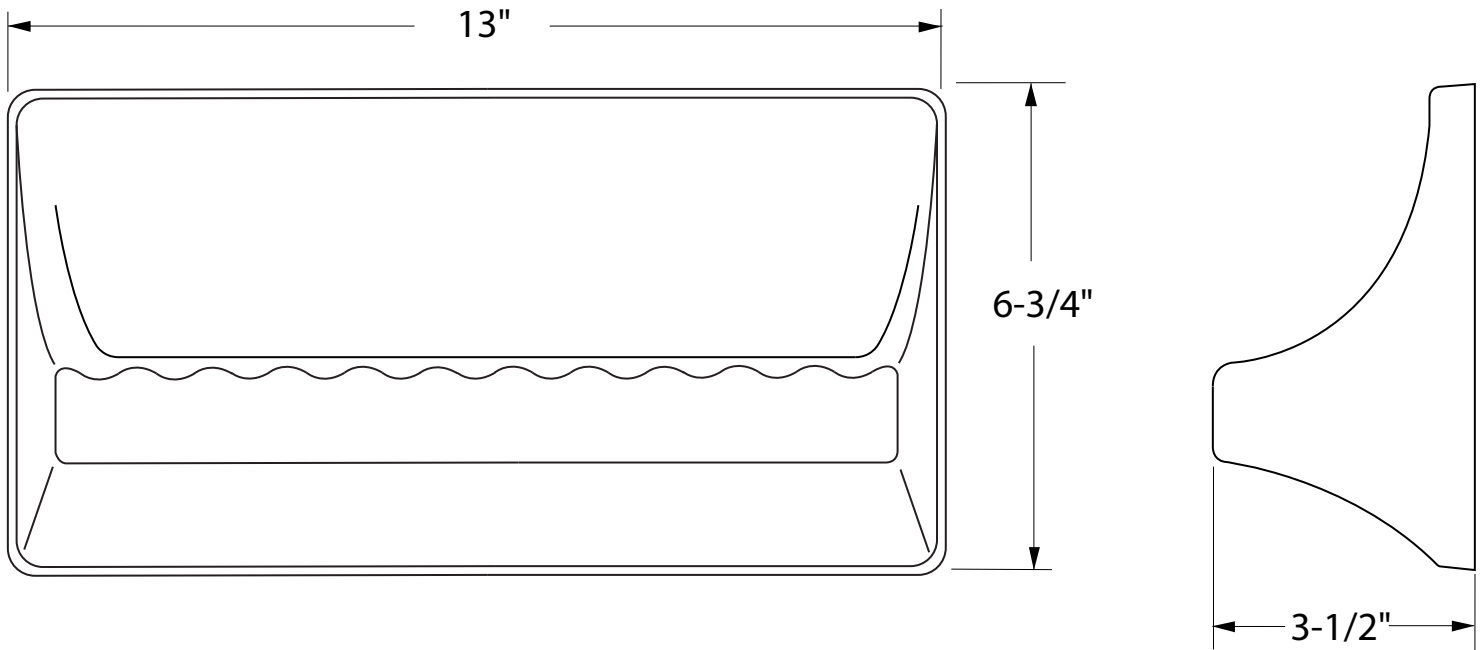

division of Fiberglass Systems, Inc.
4545 Enterprise Street Boise, ID 83705
ph.: 800-727-9907 fax: 800-627-0929 www.best-bath.com

Specifications

Soap Dish Surface Mount, Large

SMF-L

Specifications:

- Solid cast polyurethane
- Finish is gelcoat color matched to shower
- Installed with adhesive
- Joint is caulked at mating surface with shower wall